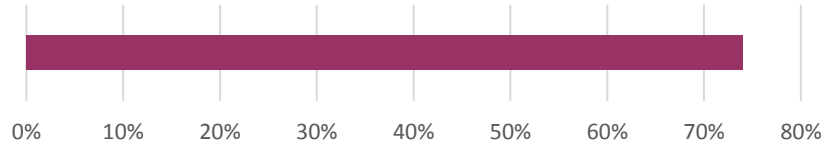

Retention Rate for Students Who Began as Full-Time, First-Time Students in Fall 2016

First-to-Second Year
Retention Rate

150% Time Graduation Rates of Students Seeking a Technical Certificate Who Began as Full-Time, First-Time Students in Fall 2014