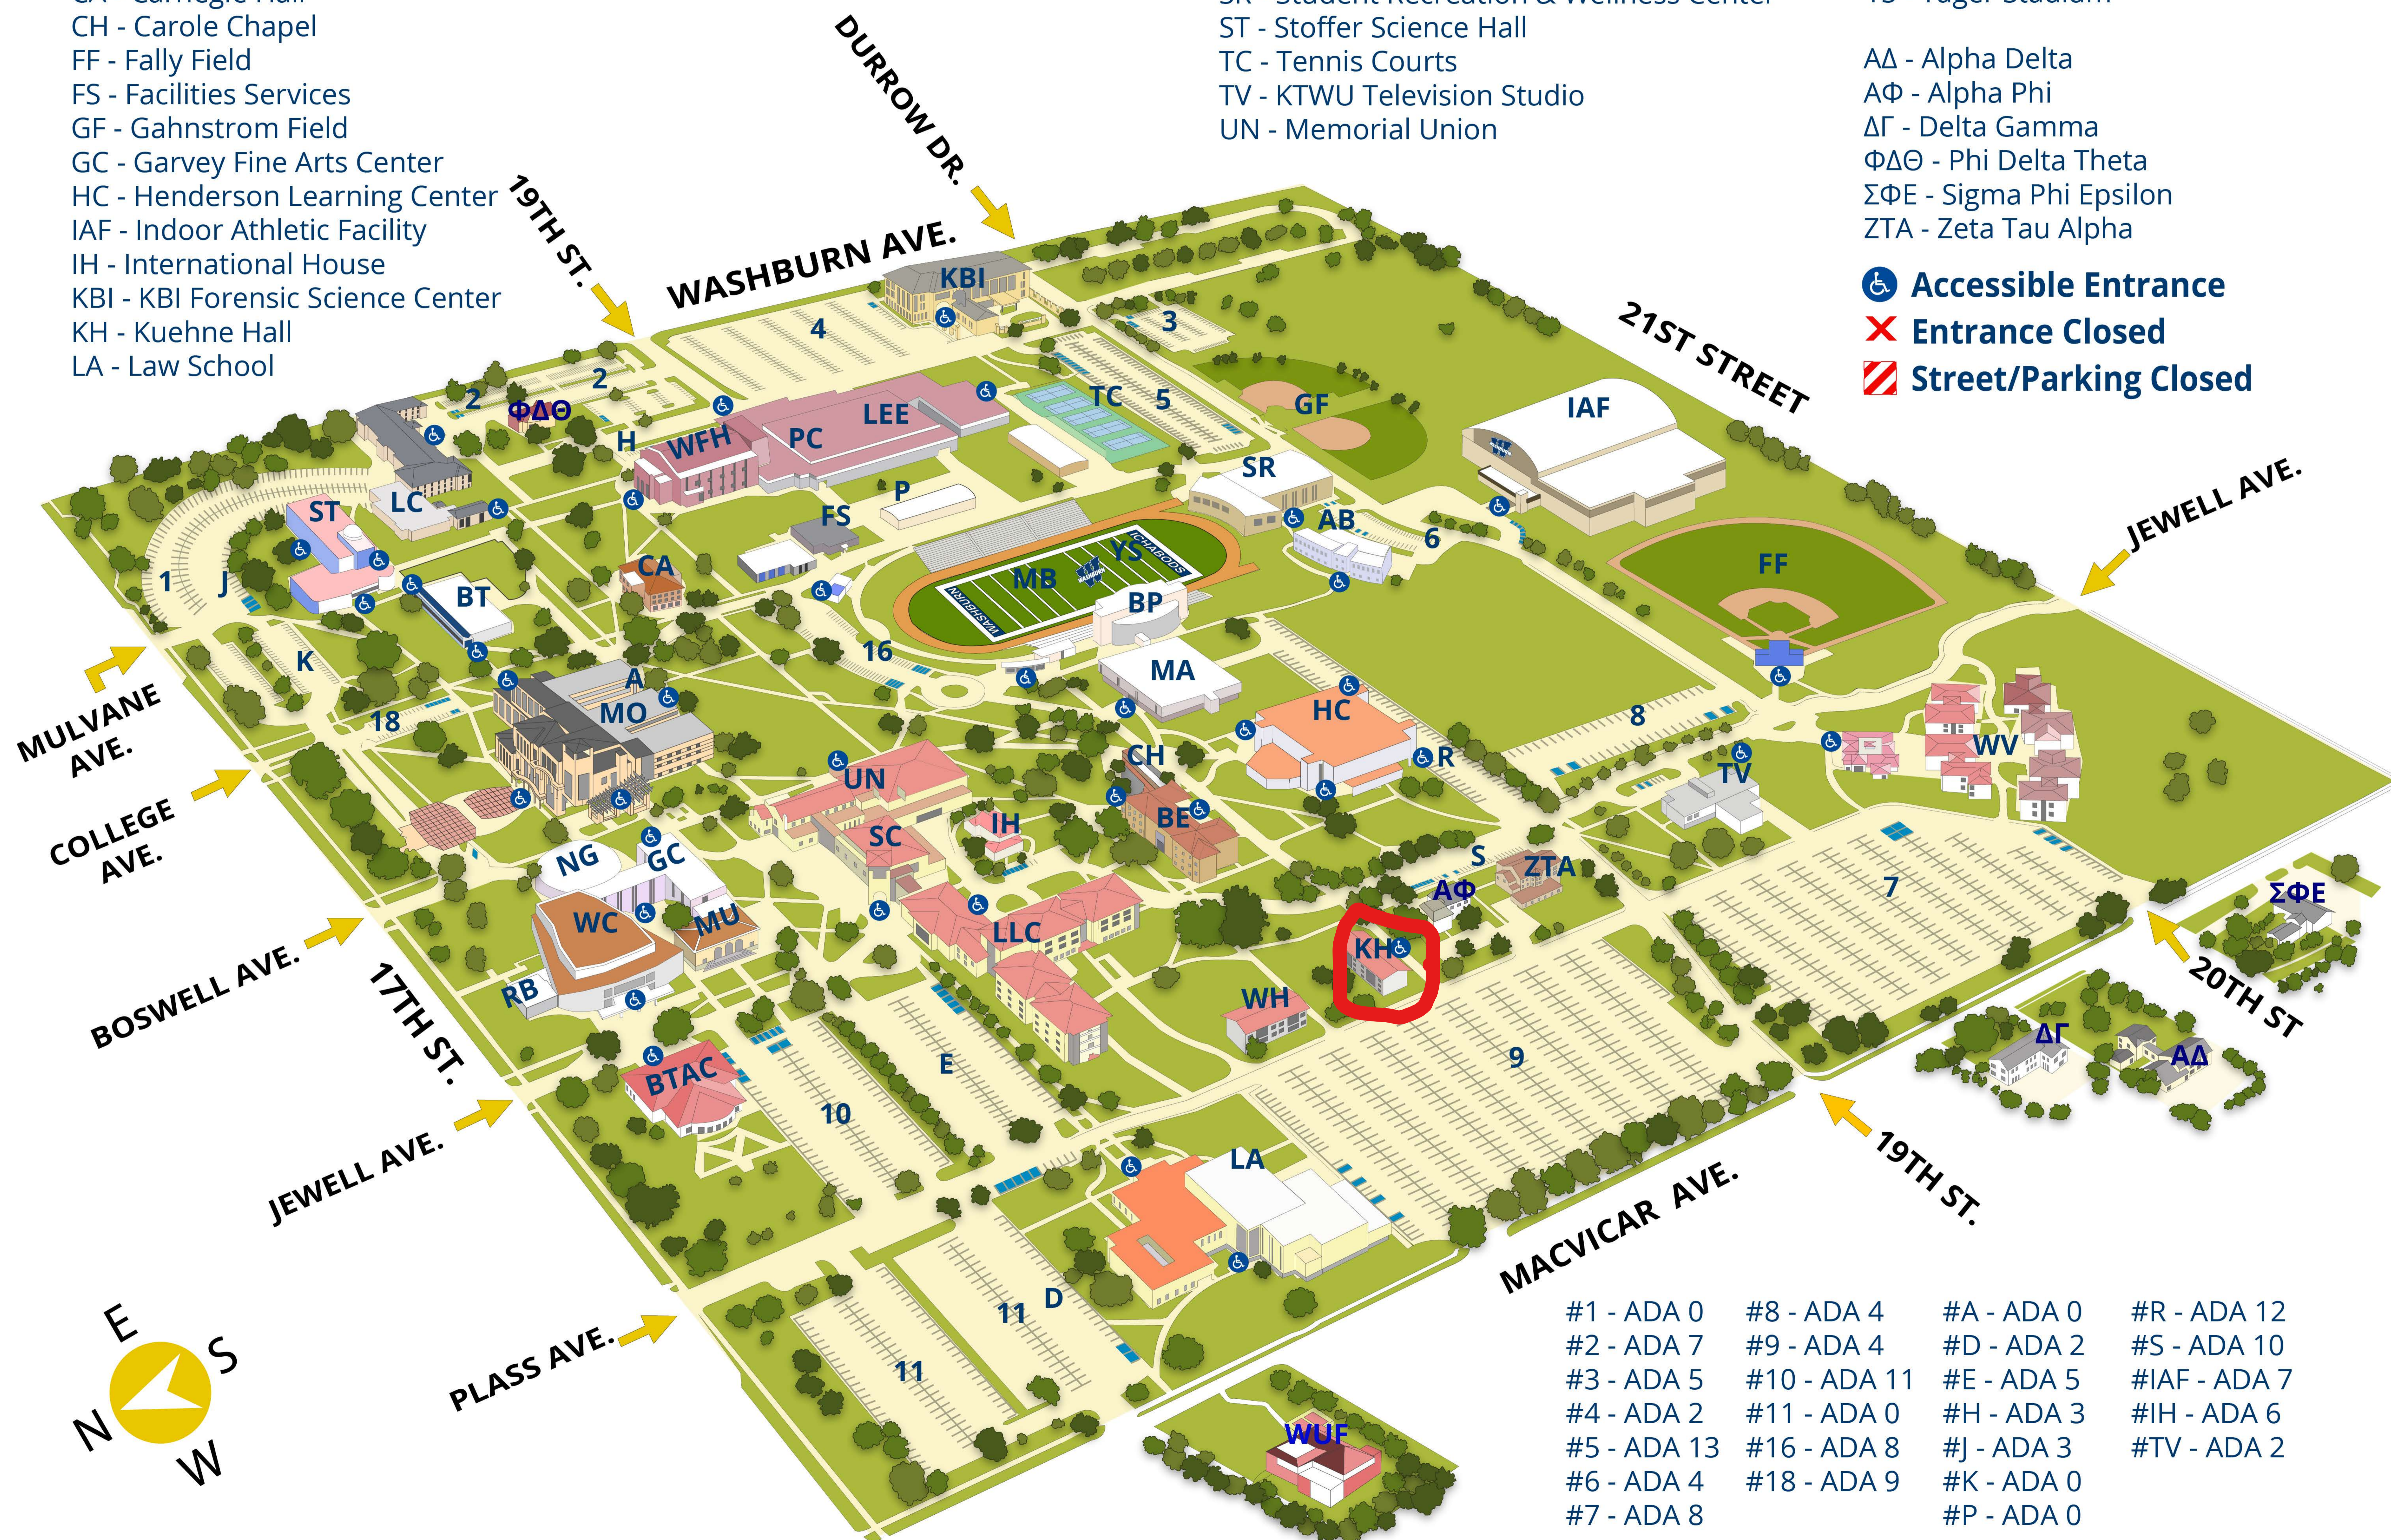

# WASHBURN UNIVERSITY CAMPUS MAP

1700 SW College Ave., Topeka, Kansas 66621 785.670.1010

- AB - Art Building
- BE - Benton Hall
- BP - Bianchino Pavilion
- BT - Bennet Computer Center
- BTAC - Bradbury Thompson Alumni Center
- CA - Carnegie Hall
- CH - Carole Chapel
- FF - Fally Field
- FS - Facilities Services
- GF - Gahnstrom Field
- GC - Garvey Fine Arts Center
- HC - Henderson Learning Center
- IAF - Indoor Athletic Facility
- IH - International House
- KBI - KBI Forensic Science Center
- KH - Kuehne Hall
- LA - Law School

- LEE - Lee Arena
- LLC - Living Learning Center
- MA - Mabee Library
- MB - Moore Bowl
- MO - Morgan Hall

- MU - Mulvane Art Museum
- NG - Neese Gray Theatre
- PC - Petro Allied Health Center
- RB - Rita Blitt Gallery
- SC - Stauffer Commons Food Court
- SR - Student Recreation & Wellness Center
- ST - Stoffer Science Hall
- TC - Tennis Courts
- TV - KTWU Television Studio
- UN - Memorial Union

- WC - White Concert Hall
- WFH - Whiting Field House
- WH - West Hall
- WUF - Washburn University Foundation
- WV - Washburn Village
- YS - Yager Stadium

- ΑΔ - Alpha Delta
- ΑΦ - Alpha Phi
- ΔΓ - Delta Gamma
- ΦΔΘ - Phi Delta Theta
- ΣΦΕ - Sigma Phi Epsilon
- ZTA - Zeta Tau Alpha

- Accessible Entrance
- Entrance Closed
- Street/Parking Closed

#1 - ADA 0	#8 - ADA 4	#A - ADA 0	#R - ADA 12
#2 - ADA 7	#9 - ADA 4	#D - ADA 2	#S - ADA 10
#3 - ADA 5	#10 - ADA 11	#E - ADA 5	#IAF - ADA 7
#4 - ADA 2	#11 - ADA 0	#H - ADA 3	#IH - ADA 6
#5 - ADA 13	#16 - ADA 8	#J - ADA 3	#TV - ADA 2
#6 - ADA 4	#18 - ADA 9	#K - ADA 0	
#7 - ADA 8		#P - ADA 0	