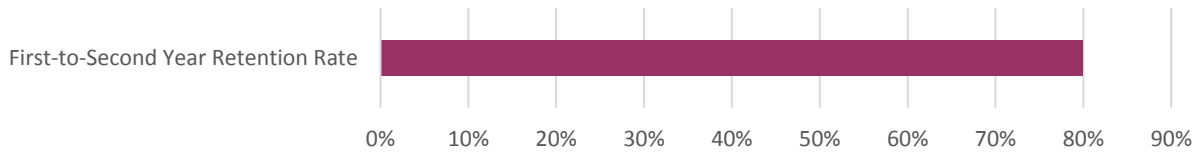

**Retention Rate for Students Who Began as Full-Time, First-Time Students in Fall 2015**

**150% Time Graduation Rates of Students Seeking a Technical Certificate Who Began as Full-Time, First-Time Students in Fall 2013**